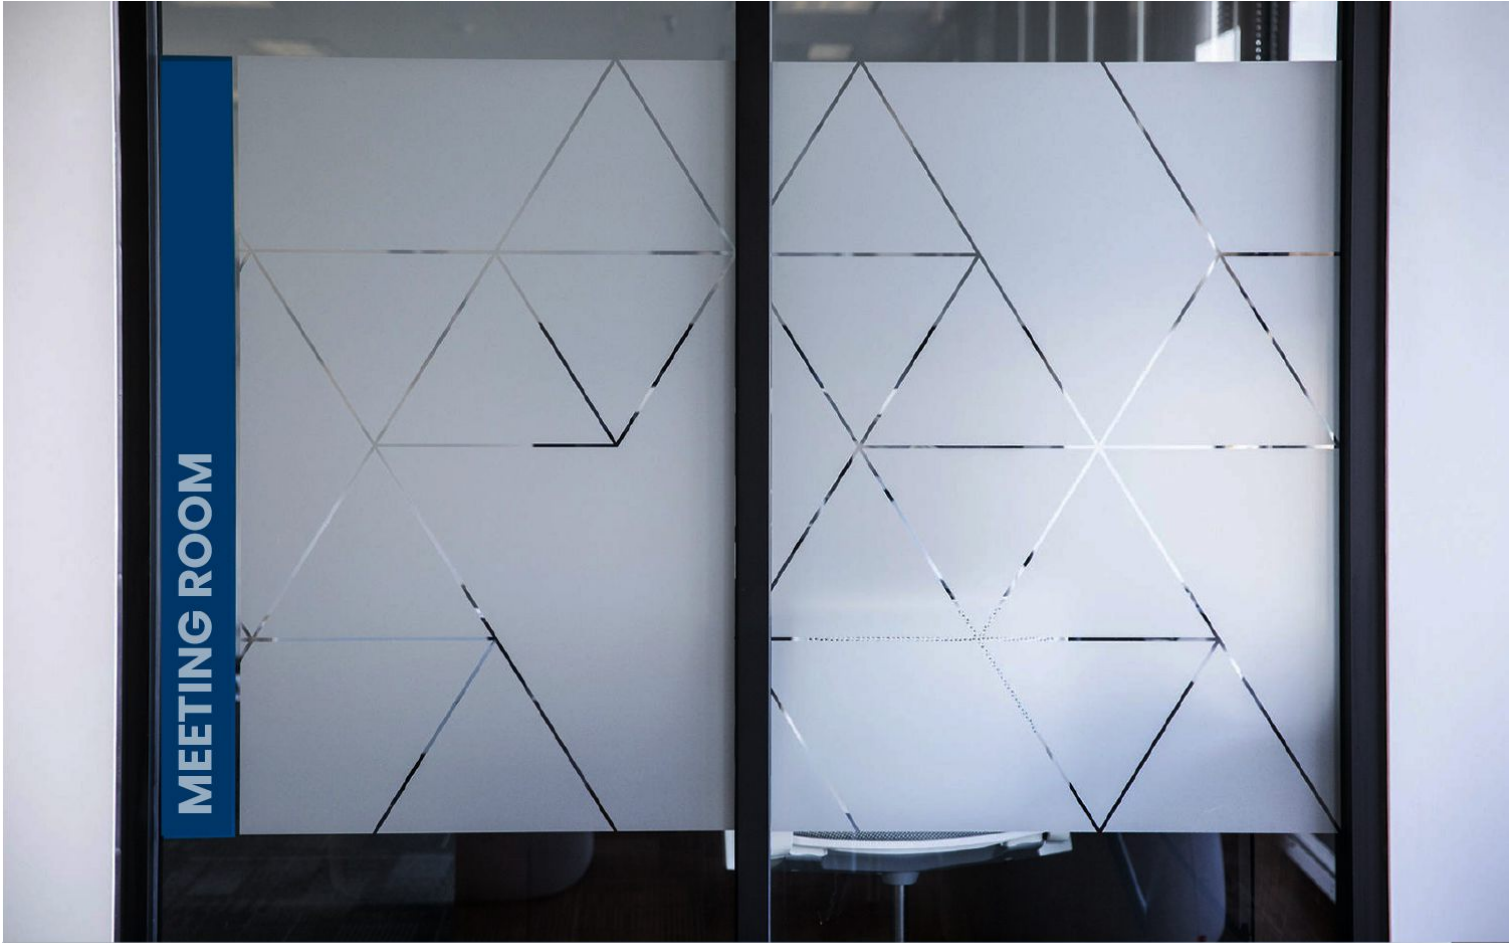

SB 053

FULL DESIGN MIN HEIGHT **45"**

SB 052

FULL DESIGN MIN HEIGHT **55"**

SB 051

**The height and width are adjustable, but the minimum gap and line is limited to 8mm.*

Improved Safety

Frosted designs can make glass more visible and prevent accidents, especially in high-traffic areas.