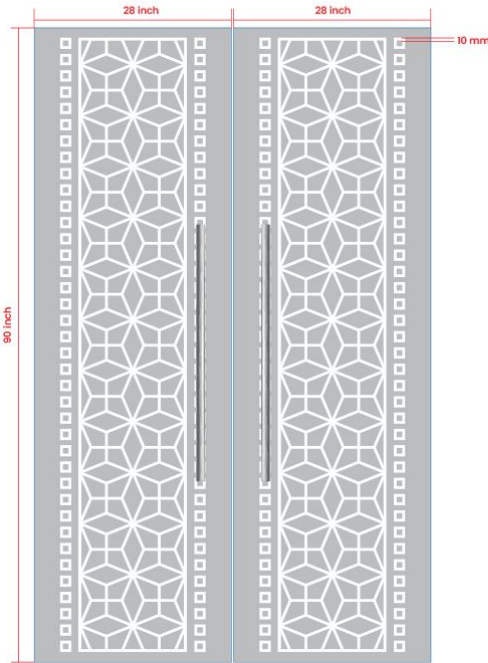

SUN BARRIER™
ALWAYS SHIELDING YOU

**COMPUTER
CUTTING**
DESIGN CATALOG

LOGO+DESIGN

CONCEPT SAMPLES

LINE+DESIGN CONCEPT SAMPLES

SHORT DESIGN CONCEPT SAMPLES

LINE DESIGNS

**The height and width are adjustable, but the minimum gap and line is limited to 8mm.*

FULL DESIGN MIN HEIGHT 36"

SB 002

FULL DESIGN MIN HEIGHT 36"

SB 001

**The height and width are adjustable, but the minimum gap and line is limited to 8mm.*

FULL DESIGN MIN HEIGHT **36"**

SB 010

FULL DESIGN MIN HEIGHT **36"**