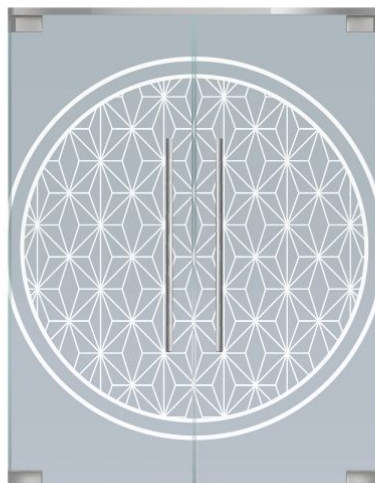

SUN BARRIER™
ALWAYS SHIELDING YOU

**COMPUTER
CUTTING**
DESIGN CATALOG

LOGO+DESIGN

CONCEPT SAMPLES

LINE+DESIGN CONCEPT SAMPLES

SHORT DESIGN CONCEPT SAMPLES

LINE DESIGNS

**The height and width are adjustable, but the minimum gap and line is limited to 8mm.*

DOOR DESIGNS

SB 206

SB 207

SB 208

SB 209

SB 210

SB 211

SB 212

SB 213

SB 214

SB 215

SB 216

SB 217

SB 218

SB 219

SB 220