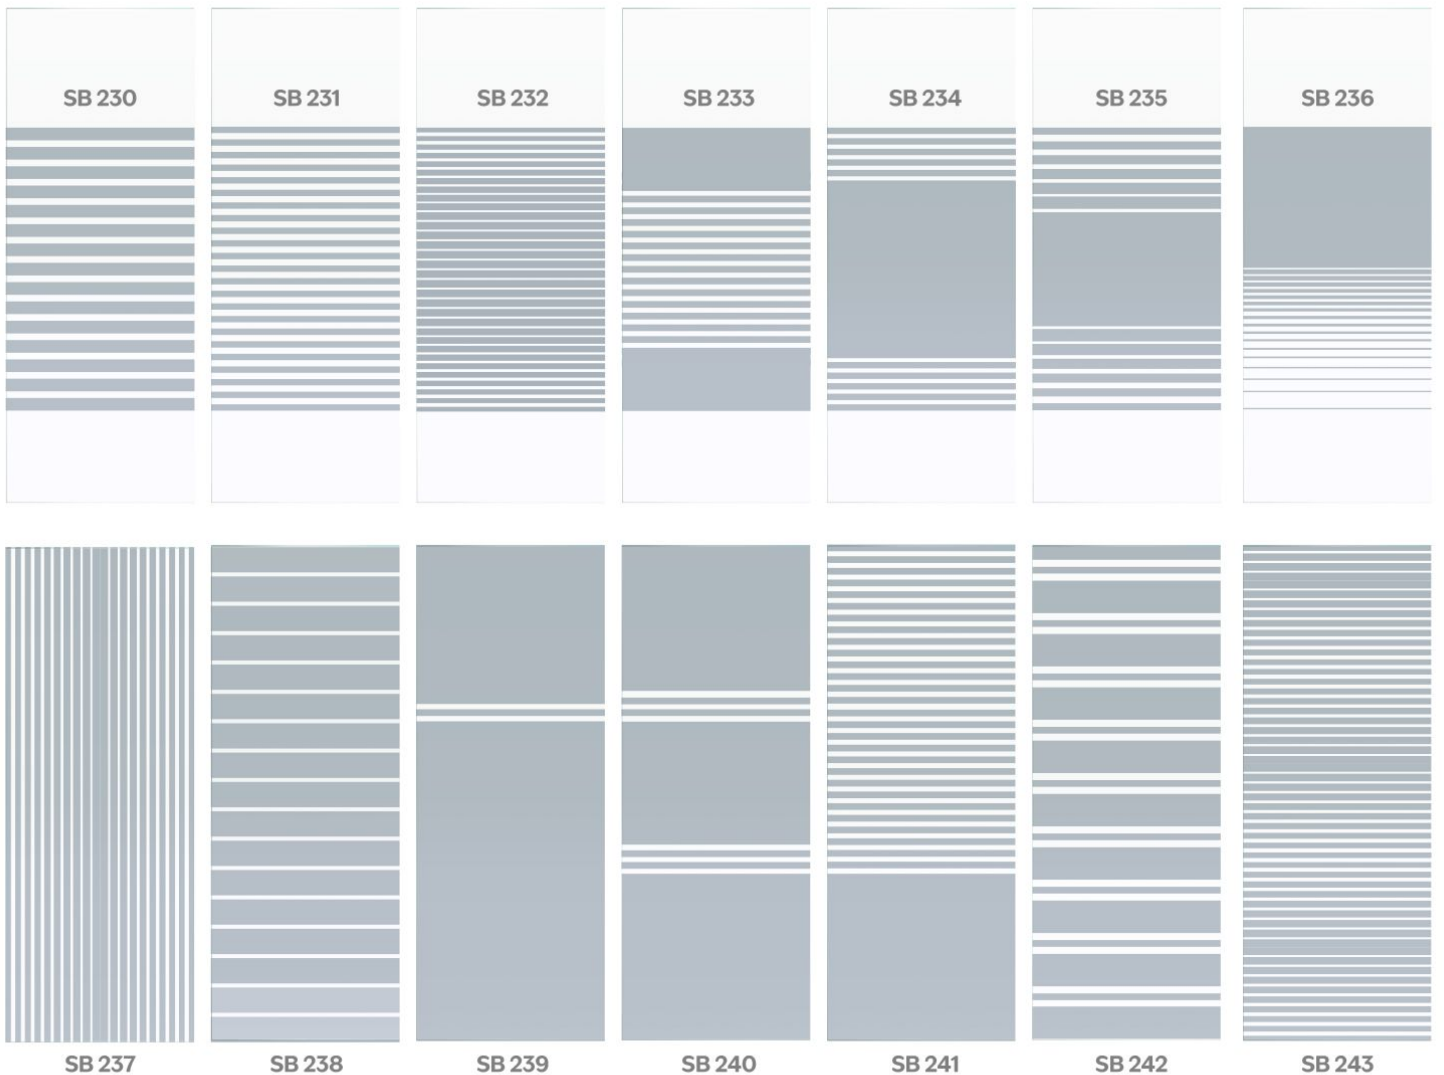

SUN BARRIER™
ALWAYS SHIELDING YOU

**COMPUTER
CUTTING**
DESIGN CATALOG

LOGO+DESIGN

CONCEPT SAMPLES

LINE+DESIGN CONCEPT SAMPLES

SHORT DESIGN CONCEPT SAMPLES

LINE DESIGNS

**The height and width are adjustable, but the minimum gap and line is limited to 8mm.*