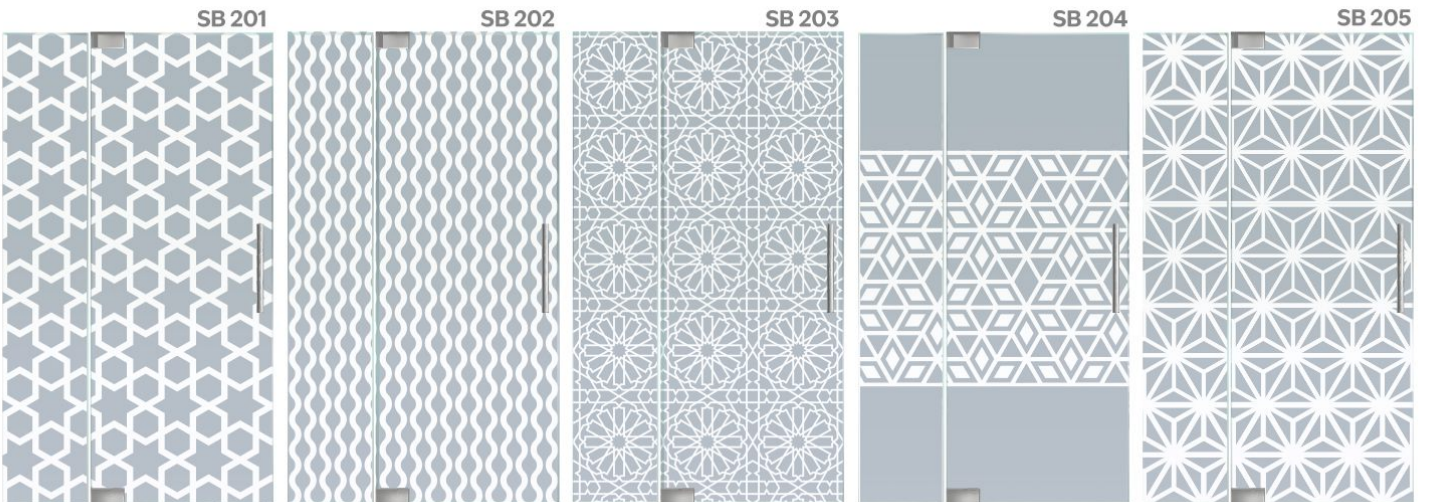

SUN BARRIER™
ALWAYS SHIELDING YOU

**COMPUTER
CUTTING**
DESIGN CATALOG

LOGO+DESIGN

CONCEPT SAMPLES

LINE+DESIGN CONCEPT SAMPLES

SHORT DESIGN CONCEPT SAMPLES

LINE DESIGNS

**The height and width are adjustable, but the minimum gap and line is limited to 8mm.*

DOOR DESIGNS

SB 206

SB 207

SB 208

SB 209

SB 210

SB 211

SB 212