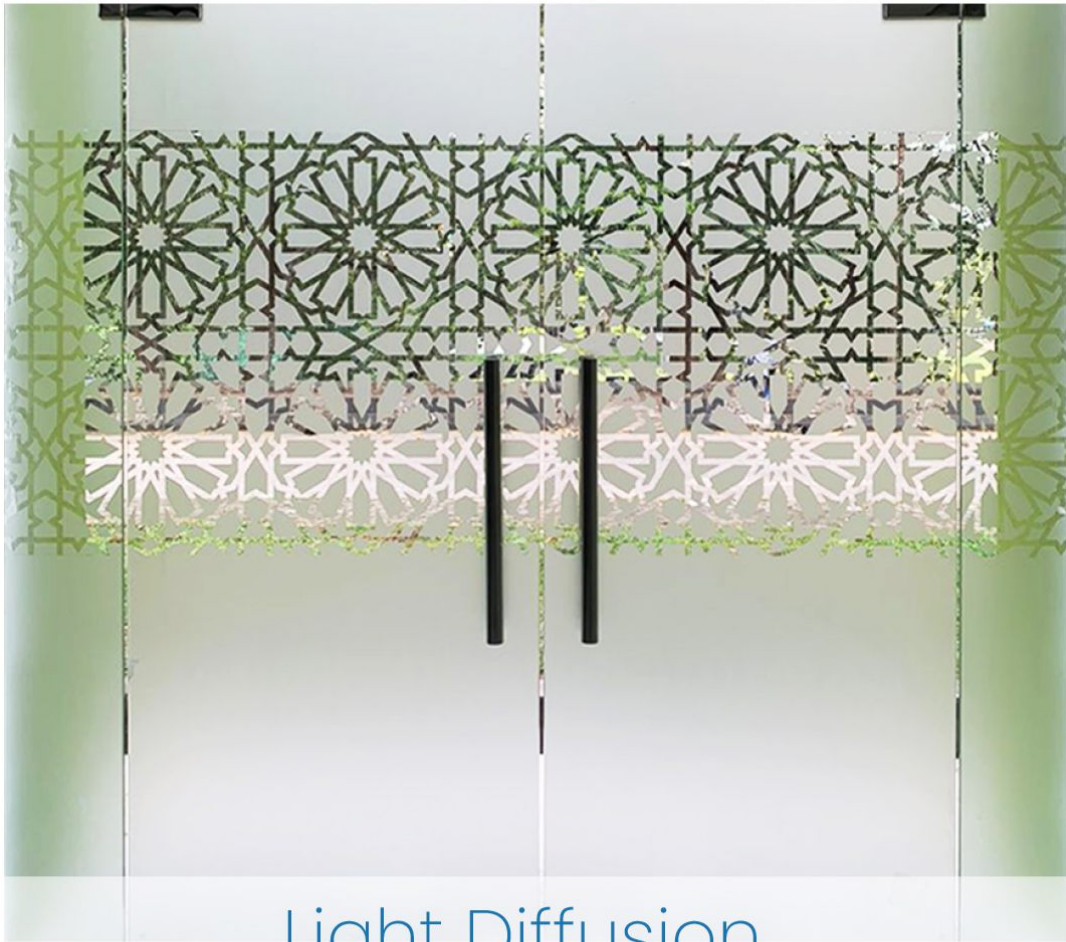

FULL DESIGN MIN HEIGHT 45"

SB 016

**The height and width are adjustable, but the minimum gap and line is limited to 8mm.*

Light Diffusion

Frosted glass helps diffuse light, creating a soft and even lighting effect, which can reduce glare while still allowing natural light to enter a room.