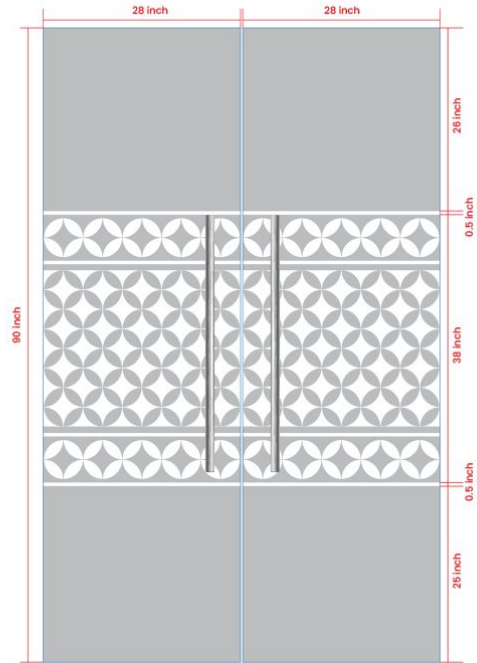

SUN BARRIER™
ALWAYS SHIELDING YOU

**COMPUTER
CUTTING**
DESIGN CATALOG

LOGO+DESIGN

CONCEPT SAMPLES

LINE+DESIGN CONCEPT SAMPLES

SHORT DESIGN CONCEPT SAMPLES

LINE DESIGNS

**The height and width are adjustable, but the minimum gap and line is limited to 8mm.*

FULL DESIGN MIN HEIGHT 36"

SB 002

FULL DESIGN MIN HEIGHT 36"

SB 001

**The height and width are adjustable, but the minimum gap and line is limited to 8mm.*

FULL DESIGN MIN HEIGHT **36"**

SB 010

FULL DESIGN MIN HEIGHT **36"**

SB 009

FULL DESIGN MIN HEIGHT **55"**

SB 008

FULL DESIGN MIN HEIGHT **36"**

SB 007

FULL DESIGN MIN HEIGHT **36"**

SB 006

**The height and width are adjustable, but the minimum gap and line is limited to 8mm.*

SB 011

**The height and width are adjustable, but the minimum gap and line is limited to 8mm.*

Customizable

The design is flexible and can be combined with full frosted, lines, or additional text stickers and logos.