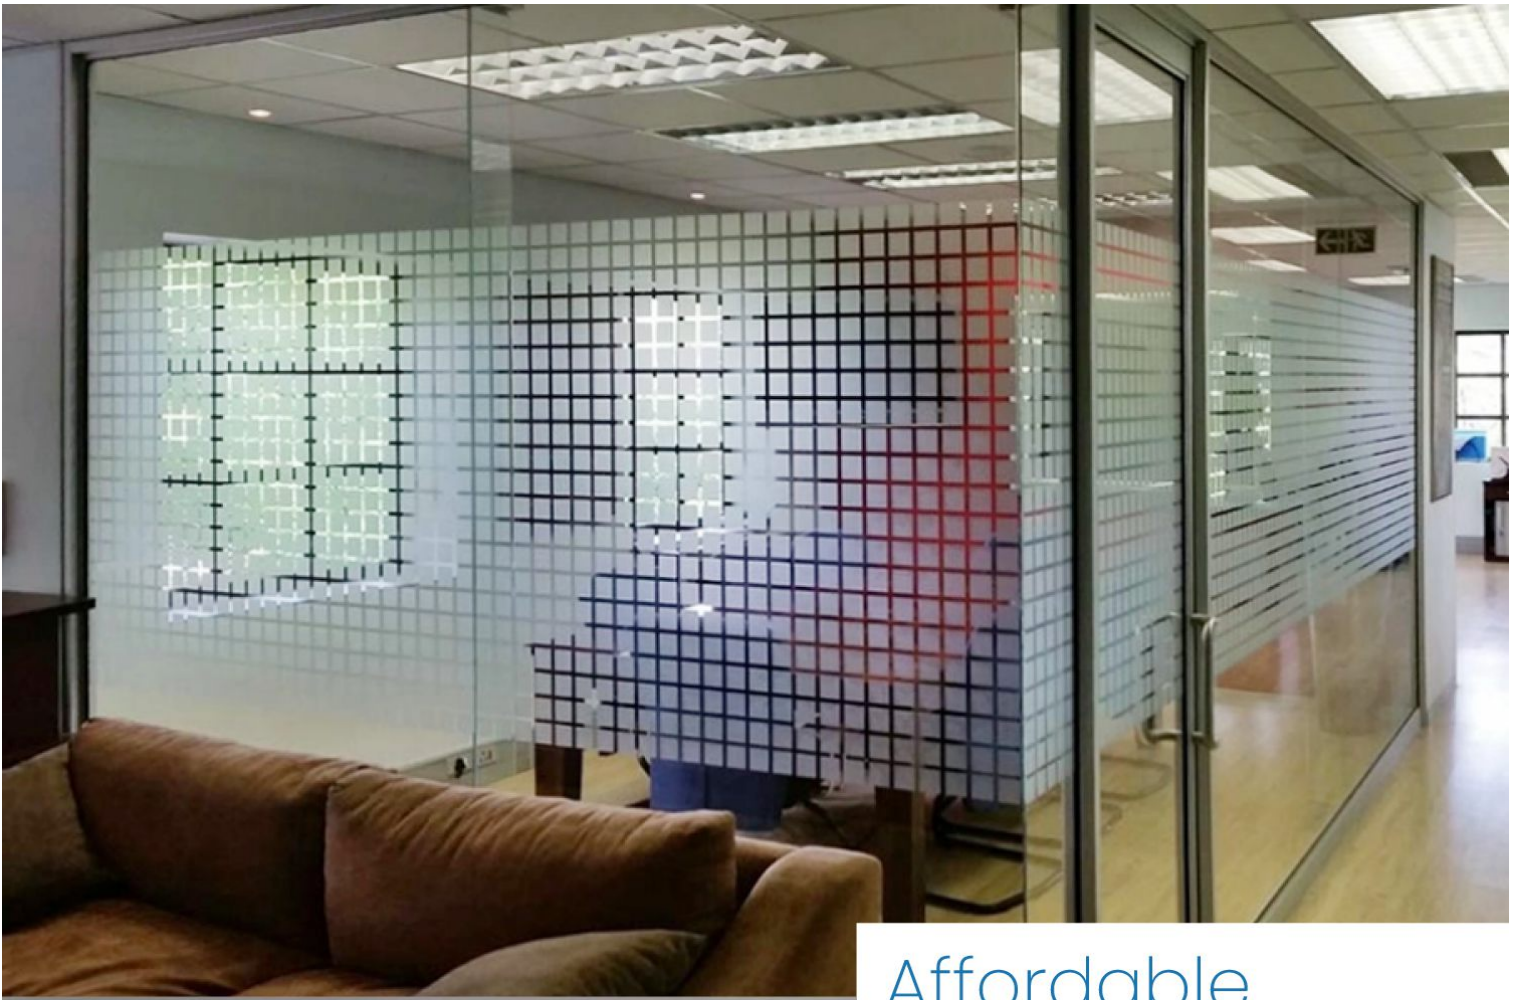

FULL DESIGN MIN HEIGHT 45"

SB 090

FULL DESIGN MIN HEIGHT 55"

SB 089

FULL DESIGN MIN HEIGHT 36"

SB 088

FULL DESIGN MIN HEIGHT 45"

SB 087

FULL DESIGN MIN HEIGHT 55"

SB 086

**The height and width are adjustable, but the minimum gap and line is limited to 8mm.*

Affordable Customization

Achieve a premium look without the high cost of etched or sandblasted glass. Compared to printed stickers and lacquered glass, frosted designs are more cost-effective.