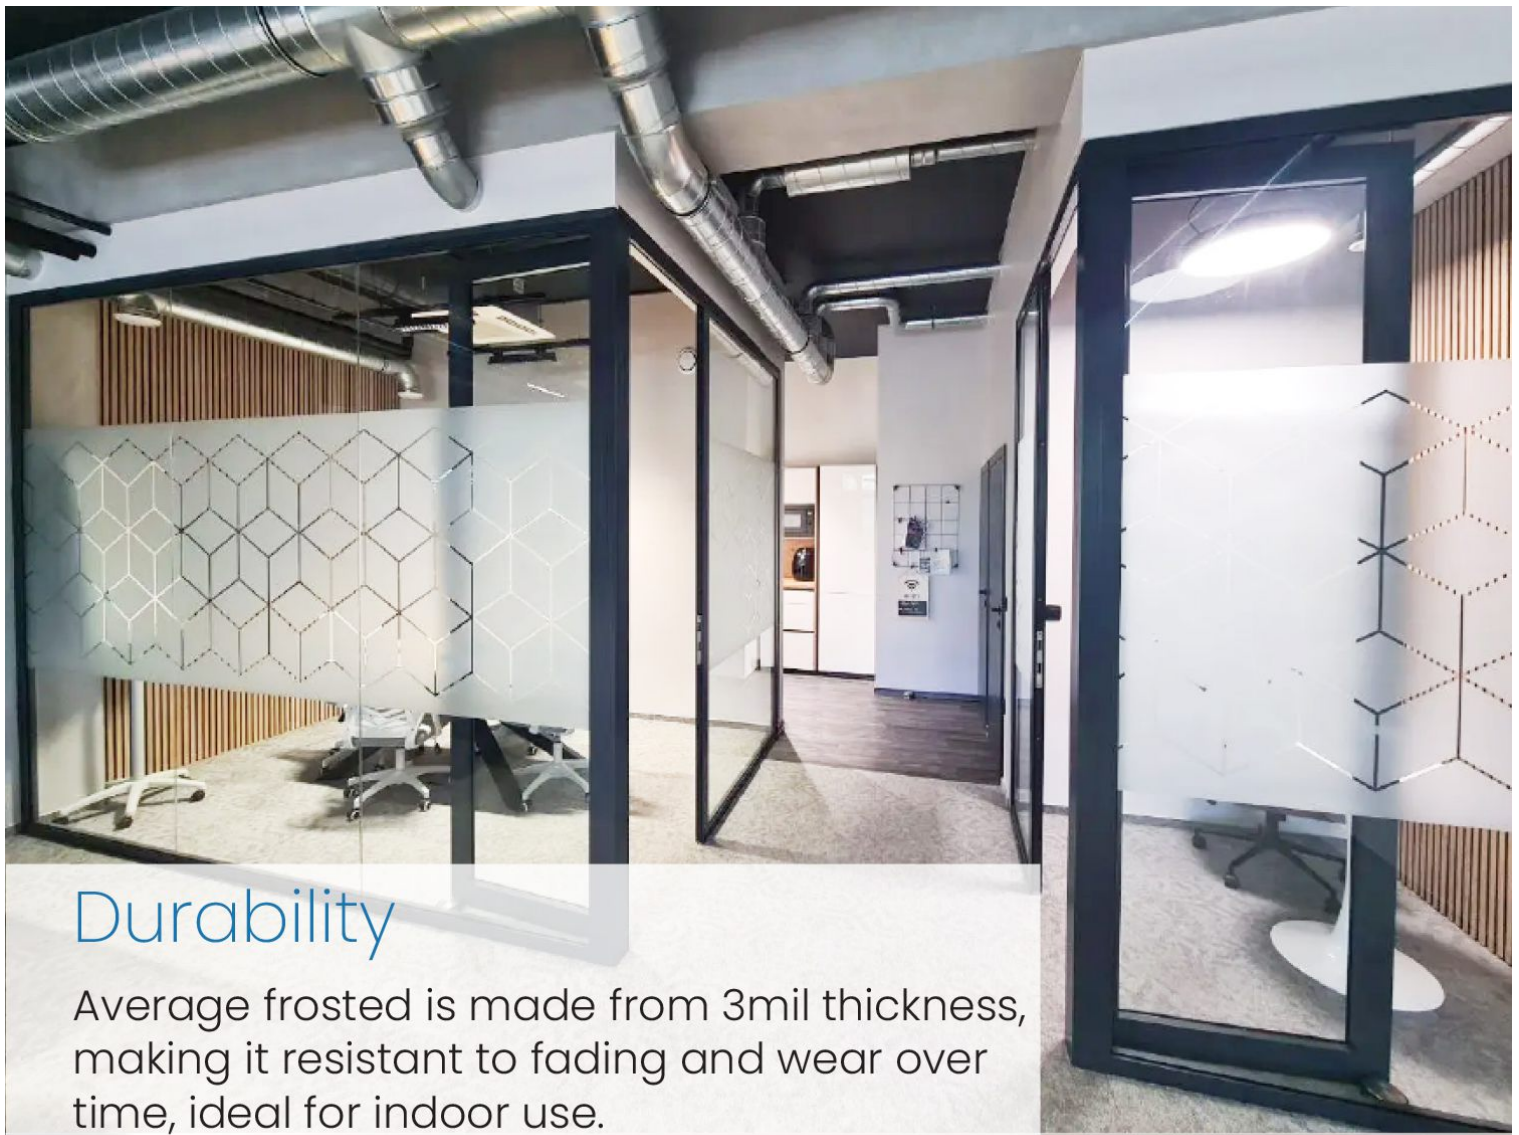

SB 049

FULL DESIGN MIN HEIGHT 45"

SB 047

FULL DESIGN MIN HEIGHT 36"

SB 047

FULL DESIGN MIN HEIGHT 45"

SB 046

**The height and width are adjustable, but the minimum gap and line is limited to 8mm.*